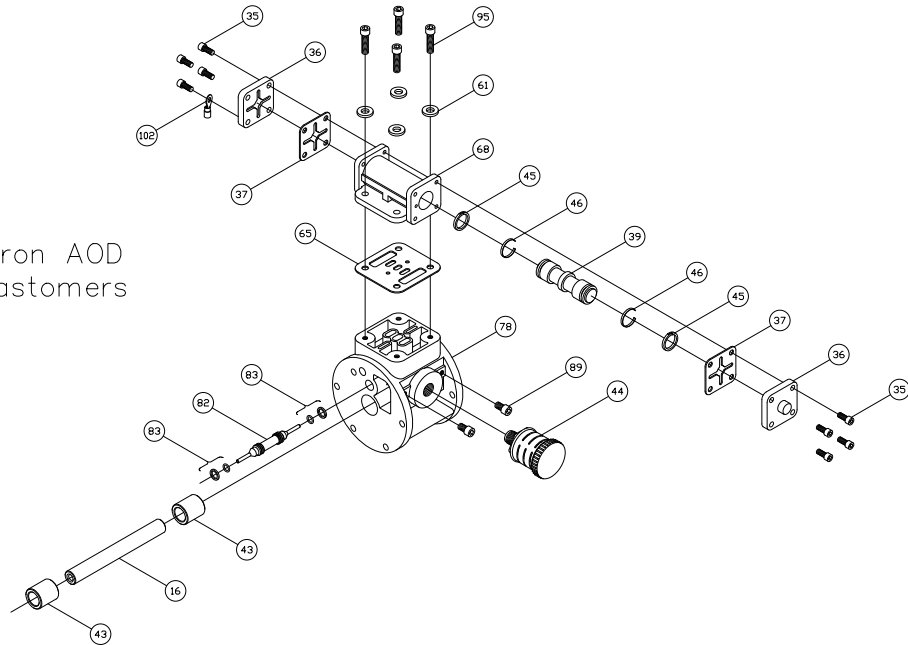

PRICE PUMP CO.

1" Cast Iron AOD
Teflon Elastomers

44-382-00.dwg rev. C