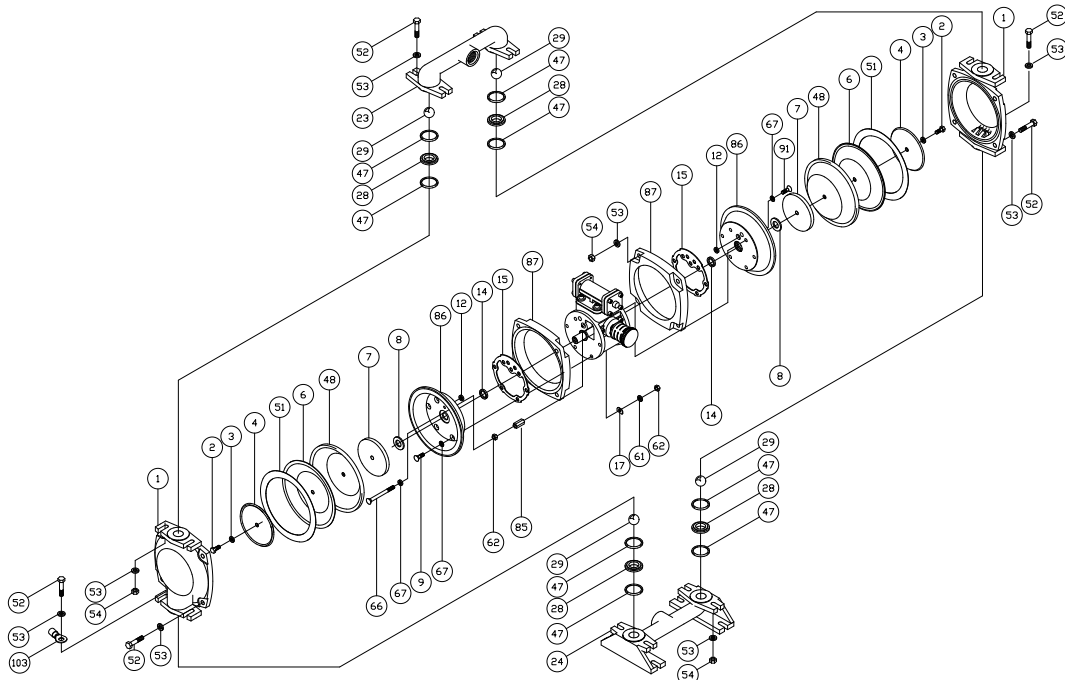

47-372-00.dwg rev. C

Price® Pump Co.

21775 Eighth Street East * Sonoma, CA 95476-0329 * (707) 938-8441 * Fax (707) 938-0764