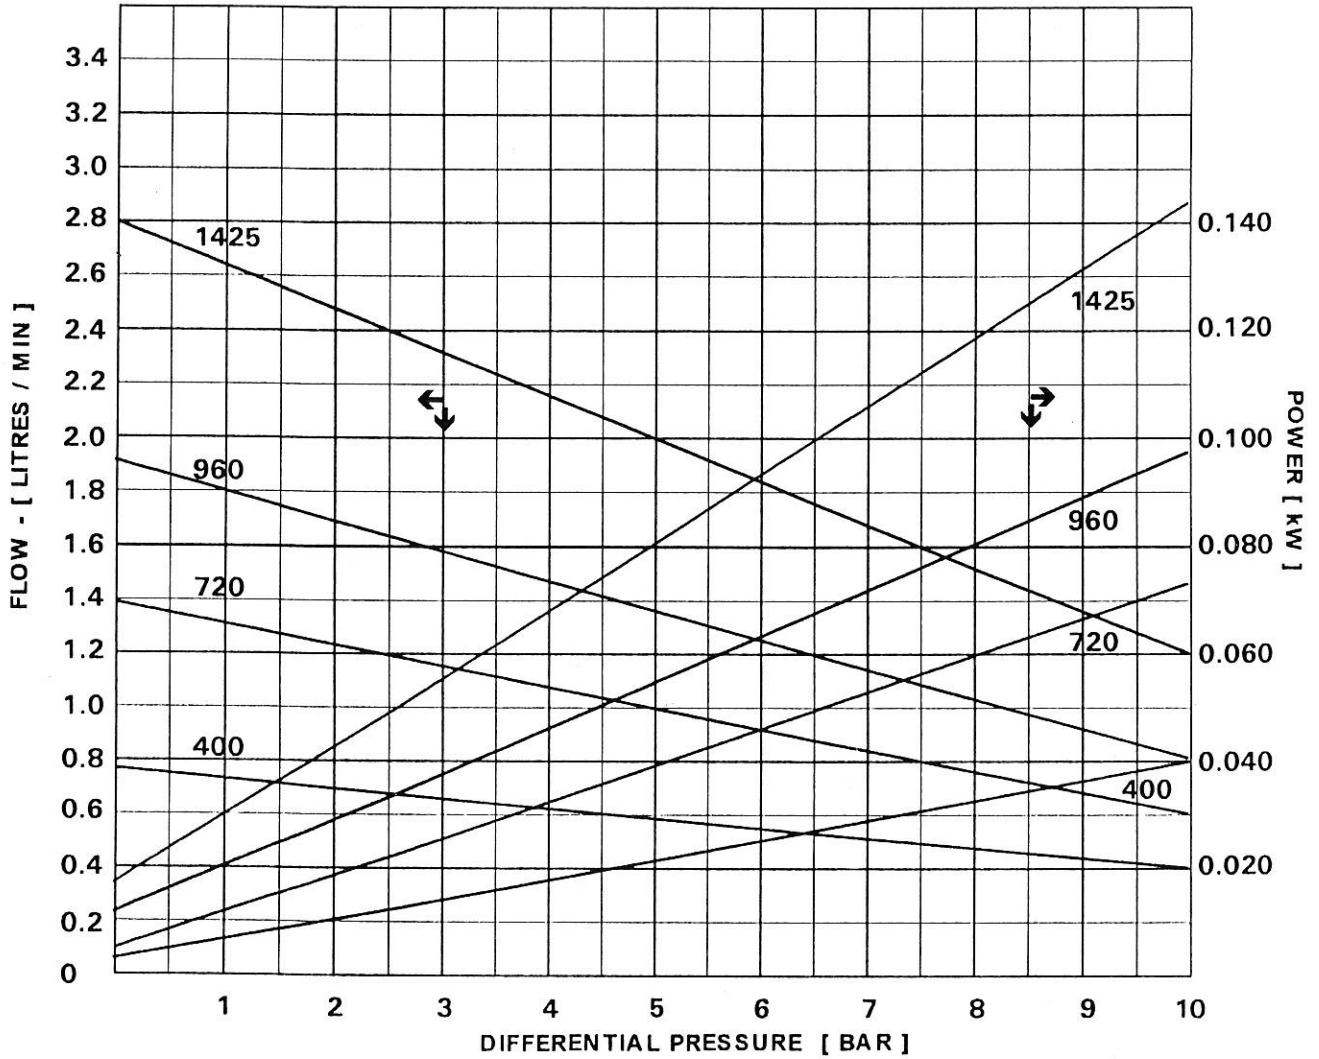

OBERDORFER

BRONZE

ROTARY GEAR PUMPS

PERFORMANCE SIZE : 0

Values at 1cP , 20° C

← Lubricating Liquids →
Only

SPEED REDUCTON	
Viscosity [cP]	Recommended Speed [RPM]
Up to 100	1500
250	1300
500	1100
1000	1000
1500	800
2000	600
10000	400