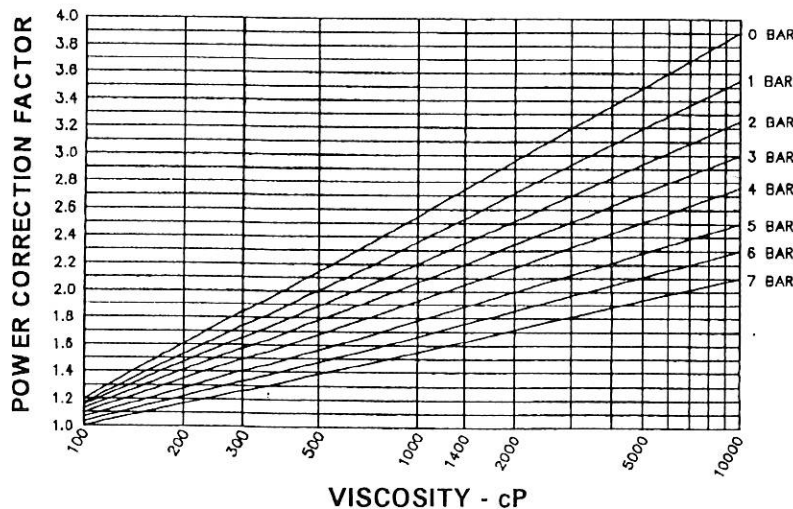

OBERDORFER

BRONZE

ROTARY GEAR PUMPS

PERFORMANCE SIZE : 0

Values at 1cP , 20° C

← Lubricating Liquids →
Only

SPEED REDUCTON	
Viscosity [cP]	Recommended Speed [RPM]
Up to 100	1500
250	1300
500	1100
1000	1000
1500	800
2000	600
10000	400