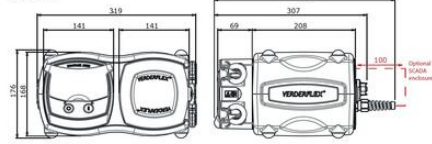

Dimensions